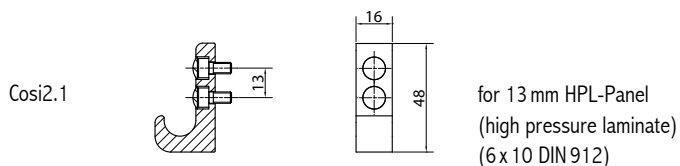

Technical facts

Coat hook for wall mounting
 Fixation accessories (included)

Surface finish: Aluminium anodised

Article	Description	Order number
Coat hook Cosi1	Aluminium anodised	80COSI1EV1
Coat hook Cosi2.1	Aluminium anodised	80COSI21EV1
Coat hook Cosi2.2	Aluminium anodised	80COSI22EV1
Coat hook Cosi1	Aluminium black anodized	80COSI1E02
Coat hook Cosi2.1	Aluminium black anodized	80COSI21E02
Coat hook Cosi2.2	Aluminium black anodized	80COSI22EV1