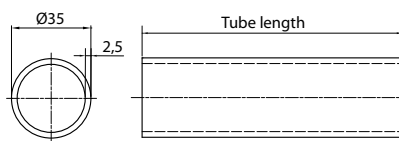

Technical facts

System solution: Solution for diverse applications
(please see examples on page 2.9)

BDS aluminium raw
BDS aluminium anodised
BDS aluminium powder-coated

Tube: Tube 35 x 2,5 aluminium raw (in stock)
Tube 35 x 2,5 aluminium anodised (in stock)
Tube 35 x 2,5 aluminium powder-coated
(colours on request)