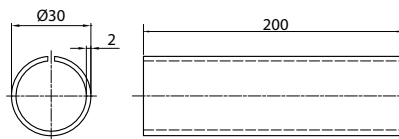

Article	Description	Order number
Tube pre-cut	Aluminium raw per meter	81BDS35V0
Tube pre-cut	Aluminium anodised per meter	81BDS35VEV
Tube pre-cut	Aluminium powder-coated per meter (11 colours - find colour chart enclosed)	81BDS35V_ _ _ _ _ (Please specify RAL no.!)
Tube 6 m	Aluminium raw per 6 meter	81BDS3560
Tube 6 m	Aluminium anodised per 6 meter	81BDS356EV
Tube 6 m	Aluminium powder-coated per 6 meter (11 colours - find colour chart enclosed)	81BDS356_ _ _ _ _ (Please specify RAL no.!)
Tube connector	Aluminium raw	81BDS35VB

Notes