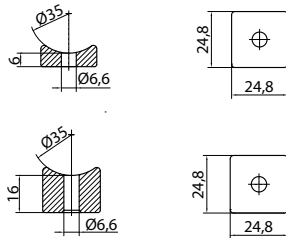

## Technical facts

Tube adapter for U-clamp 13 (slim/bulky):

For U-clamp 13 mm  
Aluminium raw  
Aluminium anodised  
Aluminium powder-coated

U-clamp 13:

For 13 mm  
With through-hole  
Aluminium raw  
Aluminium anodised  
Aluminium powder-coated  
Fixation accessories (additional charge)