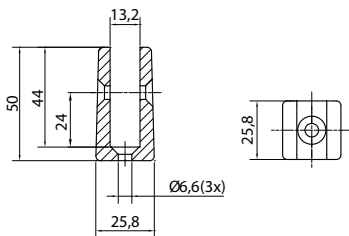

## Technical facts

Tube adapter for U-clamp 13 (slim/bulky):

For U-clamp 13 mm  
Aluminium raw  
Aluminium anodised  
Aluminium powder-coated

U-clamp 13:

For 13 mm  
With through-hole  
Aluminium raw  
Aluminium anodised  
Aluminium powder-coated  
Fixation accessories (additional charge)

Article	Description	Order number
Slim tube adapter for U-clamp 13	Tube adapter slim aluminium raw	81BDSRRF130
Slim tube adapter for U-clamp 13	Tube adapter slim aluminium anodised	81BDSRRF13EV
Slim tube adapter for U-clamp 13	Tube adapter slim aluminium powder-coated (11 colours - find colour chart enclosed)	81BDSRRF13_ _ _ _ _ (Please specify RAL no.!)
Bulky tube adapter for U-clamp 13	Tube adapter bulky aluminium raw	81BDSRRH130
Bulky tube adapter for U-clamp 13	Tube adapter bulky aluminium anodised	81BDSRRH13EV
Bulky tube adapter for U-clamp 13	Tube adapter bulky aluminium powder-coated (11 colours - find colour chart enclosed)	81BDSRRH13_ _ _ _ _ (Please specify RAL no.!)
U-clamp 13	Aluminium raw	81BDSUK130
U-clamp 13	Aluminium anodised	81BDSUK13EV
U-clamp 13	Aluminium powder-coated (11 colours - find colour chart enclosed)	81BDSUK13_ _ _ _ _ (Please specify RAL no.!)
Additional charge	Sleeve nut and screw (steel galvanised 13 mm) incl. screw cover	MP83SWSS13
Additional charge	Sleeve nut and screw (stainless steel 13 mm) incl. screw cover	MP83SWSES13