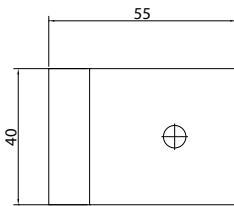

Aluminium console angle light

Technical facts

Stable panel holder for wall mounting
 Fixation accessories for brickwork (not included)

Material: Aluminium

Article	Panel thickness	Surface finish	Order number
Console angle light KONW - L	13 mm	Aluminium raw	83KONWL13ROH
	28 mm		83KONWL28ROH
	30 mm		83KONWL30ROH
Console angle light KONW - L	13 mm	Aluminium anodised	83KONWL13EV1
	28 mm		83KONWL28EV1
	30 mm		83KONWL30EV1
Console angle light KONW - L	13 mm	Aluminium powder-coated (11 colours - colour chart enclosed)	83KONWL13_____
	28 mm		83KONWL28_____
	30 mm		83KONWL30_____
			(Please specify RAL no.!)
Additional charge	TORX 13,5 size 25	screw cover for wall mounting (1 piece)	MP83SWTORX1