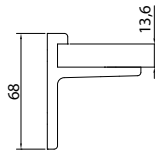

Aluminium console angle light

Technical facts

Stable panel holder for wall mounting
 Fixation accessories for brickwork (not included)

Material: Aluminium

Article	Panel thickness	Surface finish	Order number
Console angle light KONW - L	13 mm	Aluminium raw	83KONWL13ROH
	28 mm		83KONWL28ROH
	30 mm		83KONWL30ROH
Console angle light KONW - L	13 mm	Aluminium anodised	83KONWL13EV1
	28 mm		83KONWL28EV1
	30 mm		83KONWL30EV1
Console angle light KONW - L	13 mm	Aluminium powder-coated (11 colours - colour chart enclosed)	83KONWL13_____
	28 mm		83KONWL28_____
	30 mm		83KONWL30_____
			(Please specify RAL no.!)
Additional charge	TORX 13,5 size 25	screw cover for wall mounting (1 piece)	MP83SWTORX1