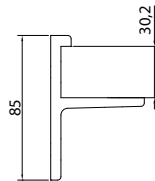

Aluminium console angle light

Technical facts

Stable panel holder for wall mounting
 Fixation accessories for brickwork (not included)

Material: Aluminium

Article	Panel thickness	Surface finish	Order number
Console angle light KONW - L	13 mm	Aluminium raw	83KONWL13ROH
	28 mm		83KONWL28ROH
	30 mm		83KONWL30ROH
Console angle light KONW - L	13 mm	Aluminium anodised	83KONWL13EV1
	28 mm		83KONWL28EV1
	30 mm		83KONWL30EV1
Console angle light KONW - L	13 mm	Aluminium powder-coated (11 colours - colour chart enclosed)	83KONWL13_____
	28 mm		83KONWL28_____
	30 mm		83KONWL30_____
			(Please specify RAL no.!)
Additional charge	TORX 13,5 size 25	screw cover for wall mounting (1 piece)	MP83SWTORX1