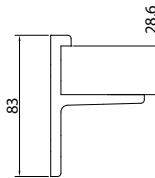

Aluminium console angle light

Technical facts

Stable panel holder for wall mounting
 Fixation accessories for brickwork (not included)

Material: Aluminium

Article	Panel thickness	Surface finish	Order number
Console angle light KONW - L	13 mm	Aluminium raw	83KONWL13ROH
	28 mm		83KONWL28ROH
	30 mm		83KONWL30ROH
Console angle light KONW - L	13 mm	Aluminium anodised	83KONWL13EV1
	28 mm		83KONWL28EV1
	30 mm		83KONWL30EV1
Console angle light KONW - L	13 mm	Aluminium powder-coated (11 colours - colour chart enclosed)	83KONWL13_____
	28 mm		83KONWL28_____
	30 mm		83KONWL30_____
			(Please specify RAL no.!)
Additional charge	TORX 13,5 size 25	screw cover for wall mounting (1 piece)	MP83SWTORX1