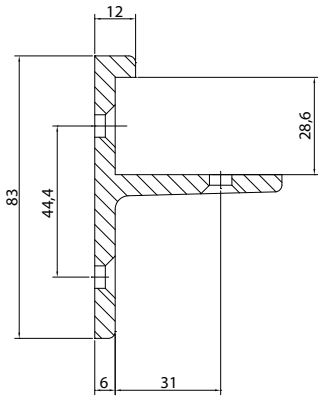

Aluminium console angle light

Technical facts

Stable panel holder for wall mounting
 Fixation accessories for brickwork (not included)

Material: Aluminium

Article	Panel thickness	Surface finish	Order number
Console angle light KONW - L	13 mm	Aluminium raw	83KONWL13ROH
	28 mm		83KONWL28ROH
	30 mm		83KONWL30ROH
Console angle light KONW - L	13 mm	Aluminium anodised	83KONWL13EV1
	28 mm		83KONWL28EV1
	30 mm		83KONWL30EV1
Console angle light KONW - L	13 mm	Aluminium powder-coated (11 colours - colour chart enclosed)	83KONWL13_____
	28 mm		83KONWL28_____
	30 mm		83KONWL30_____
			(Please specify RAL no.!)
Additional charge	TORX 13,5 size 25	screw cover for wall mounting (1 piece)	MP83SWTORX1