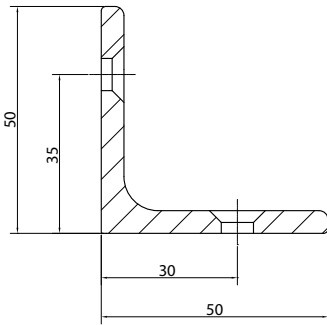

Stainless steel single angle light

Technical facts

Stable panel holder for wall mounting
Fixation accessories for panels (additional charge)
Fixation accessories for brickwork (not included)

Material: Stainless steel

Article	Surface finish	Order number
Single angle light EIFW - L	Ground stainless steel	83EIFWLES

Notes