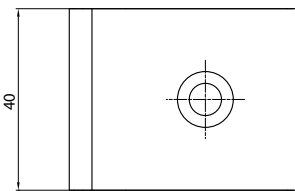

Stainless steel single angle light

Technical facts

Stable panel holder for wall mounting
Fixation accessories for panels (additional charge)
Fixation accessories for brickwork (not included)

Material: Stainless steel

Article	Surface finish	Order number
Single angle light EIFW - L	Ground stainless steel	83EIFWLES

Notes