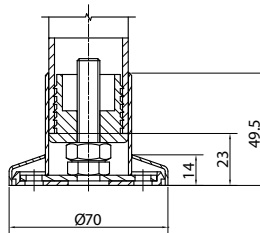

## Technical facts

Upper fixation:

Adjustment foot including clip-on nylon plate  
 Push-in thread plug  
 Flat rosette

Lower fixation:

Adjustment foot including clip-on nylon plate and lock nut  
 Knock-in thread plug  
 Flat rosette including short shaft

Article	Description	Order number
BDS Set O351	Upper fixation aluminium raw	81BDSO3510
BDS Set O351	Upper fixation aluminium anodised	81BDSO351EV
BDS Set O351	Upper fixation aluminium powder-coated (11 colours - find colour chart enclosed)	81BDSO351_ _ _ _ (Please specify RAL no.!)
BDS Set O351	Upper fixation ground stainless steel	81BDSO351ES
BDS Set U351	Lower fixation aluminium raw	81BDSU3510
BDS Set U351	Lower fixation aluminium anodised	81BDSU351EV
BDS Set U351	Lower fixation aluminium powder-coated (11 colours - find colour chart enclosed)	81BDSU351_ _ _ _ (Please specify RAL no.!)
BDS Set U351	Lower fixation ground stainless steel	81BDSU351ES
Additional charge	Support foot in stainless steel	MP81GFES