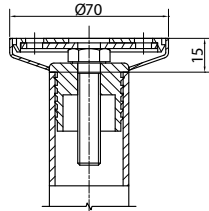

## Technical facts

Upper fixation:

Adjustment foot including clip-on nylon plate  
 Push-in thread plug  
 Flat rosette

Lower fixation:

Adjustment foot including clip-on nylon plate and lock nut  
 Knock-in thread plug  
 Flat rosette including short shaft

Article	Description	Order number
BDS Set O351	Upper fixation aluminium raw	81BDSO3510
BDS Set O351	Upper fixation aluminium anodised	81BDSO351EV
BDS Set O351	Upper fixation aluminium powder-coated (11 colours - find colour chart enclosed)	81BDSO351_ _ _ _ (Please specify RAL no.!)
BDS Set O351	Upper fixation ground stainless steel	81BDSO351ES
BDS Set U351	Lower fixation aluminium raw	81BDSU3510
BDS Set U351	Lower fixation aluminium anodised	81BDSU351EV
BDS Set U351	Lower fixation aluminium powder-coated (11 colours - find colour chart enclosed)	81BDSU351_ _ _ _ (Please specify RAL no.!)
BDS Set U351	Lower fixation ground stainless steel	81BDSU351ES
Additional charge	Support foot in stainless steel	MP81GFES