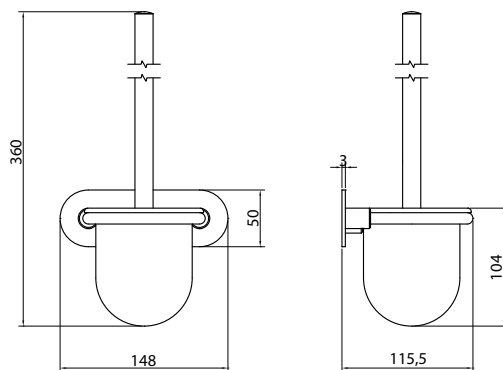

Toilet brush set ADRIA

Technical facts

Toilet brush set for wall mounting
 Fixation accessories (not included)

Surface finish: Aluminium anodised
 Ground stainless steel
 Powder-coated (on request)

Fixation:

ABG:

Article	Description	Order number
Toilet brush set ABG	Aluminium anodised nylon container	80ABGEVN
Toilet brush set ABG	Ground stainless steel nylon container	80ABGESN
Toilet brush set ABG	Aluminium anodised glass container	80ABGEVG
Toilet brush set ABG	Ground stainless steel glass container	80ABGESG
Replacement brush	Aluminium anodised for nylon container	80ABGEBEVN
Replacement brush	Ground stainless steel for nylon container	80ABGEBESN
Replacement brush	Aluminium anodised for glass container	80ABGEBEVG
Replacement brush	Ground stainless steel for glass container	80ABGEBESG
Replacement brush container	Nylon container	80ABGEN
Replacement brush container	Glass container	80ABGEG