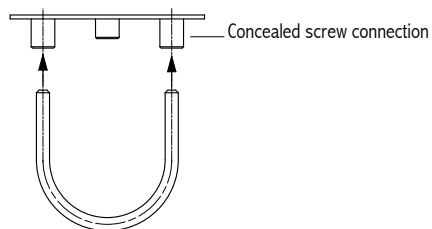

Toilet brush set ADRIA

Technical facts

Toilet brush set for wall mounting
 Fixation accessories (not included)

Surface finish: Aluminium anodised
 Ground stainless steel
 Powder-coated (on request)

Fixation:

ABG:

Article	Description	Order number
Toilet brush set ABG	Aluminium anodised nylon container	80ABGEVN
Toilet brush set ABG	Ground stainless steel nylon container	80ABGESN
Toilet brush set ABG	Aluminium anodised glass container	80ABGEVG
Toilet brush set ABG	Ground stainless steel glass container	80ABGESG
Replacement brush	Aluminium anodised for nylon container	80ABGEBEVN
Replacement brush	Ground stainless steel for nylon container	80ABGEBESN
Replacement brush	Aluminium anodised for glass container	80ABGEBEVG
Replacement brush	Ground stainless steel for glass container	80ABGEBESG
Replacement brush container	Nylon container	80ABGEN
Replacement brush container	Glass container	80ABGEG