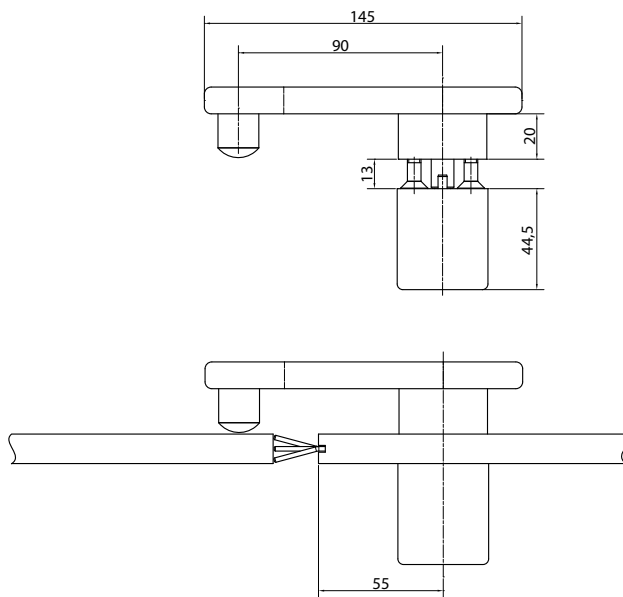

Kindergarden door stop handle with knob

Technical facts

- Type: AL-KITA AP aluminium anodised
AL-KITA AP aluminium powder-coated
(11 colours – colour chart enclosed)
- Design: Handle plate with spacer 20 mm and buffer stop
Knob inside
Buffer stop in black, grey or white
(can be used left or right)
- Locking type: Without lock system, for self-closing outwards opening doors
- Door thickness: 13/28/30 mm

*Please provide information about the thickness of the door leaf with your order.

Notes
