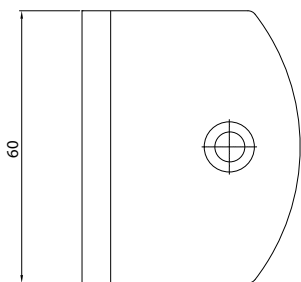

Aluminium single angle

Technical facts

Stable panel holder for wall mounting
 Fixation accessories for brickwork (not included)

Material: Aluminium

Article	Surface finish	Order number
Single angle EIFW	Aluminium raw	83EIFWROH
Single angle EIFW	Aluminium anodised	83EIFWEV1
Single angle EIFW	Aluminium powder-coated (11 colours - colour chart enclosed)	83EIFW _ _ _ _ (Please specify RAL no.!)