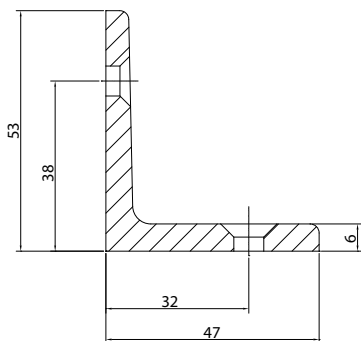

Aluminium single angle

Technical facts

Stable panel holder for wall mounting
 Fixation accessories for brickwork (not included)

Material: Aluminium

Article	Surface finish	Order number
Single angle EIFW	Aluminium raw	83EIFWROH
Single angle EIFW	Aluminium anodised	83EIFWEV1
Single angle EIFW	Aluminium powder-coated (11 colours - colour chart enclosed)	83EIFW _ _ _ _ (Please specify RAL no.!)